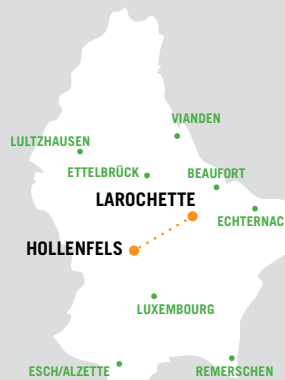

HIKING TRAIL

HOLLENFELS ↔ LAROCLETTE

Route description

The routes of the youth hostels lead over different hiking paths with varied signposts. When the path marking changes, a sign indicates the direction of the route. We start at the youth hostel Hollenfels and follow the youth hostels trail . We cross the river Eisch in the valley of the seven castles. We arrive at the plateau and follow the CFL trail  at 'Claushaff'. We continue on this trail and arrive at the grottos of 'Mamerlayen'. We then follow the path until we arrive at the train station of Mersch. This is where the CFL trail ends. We now follow the national hiking trail 'sentier de la Petite Suisse' , which leads us steep uphill and then through the spectacular rock formations of the 'Nommerlayen'. At the end of this trail, we follow the 'Extra Tour A' of the well-known Mullerthal Trail  and then again the 'sentier de la Petite Suisse'  to the village centre of Larochette. We now continue on the youth hostels trail  to the hostel, located at 'Osterbour', at the village exit in direction of Medernach.

Youth hostel Hollenfels

N 49° 42.732' E 006° 03.044'
 2, rue du Château
 L-7435 Hollenfels
 T. (+352) 26 27 66 500
 F. (+352) 26 27 66 530
 hollenfels@youthhostels.lu
www.youthhostels.lu/hollenfels

Youth hostel Larochette

N 49° 47.363' E 006° 13.079'
 45, Osterbour
 L-7622 Larochette
 T. (+352) 26 27 66 550
 F. (+352) 26 27 66 580
 larochette@youthhostels.lu
www.youthhostels.lu/larochette

Hiking trails & signs

-  Youth hostels trail
-  Sentier de la Petite Suisse
-  Mullerthal Trail
-  CFL trail

Signposts

Map for the journey

ACT Map R5 1:20.000

Tour information

↔ : 27,3 km
 ⌚ : 6,5 hours
 ⚓ : 490 m ↘ 530 m

For more detailed information, please scan the QR Code below with your smartphone.

Youth Hostels Luxembourg NPO